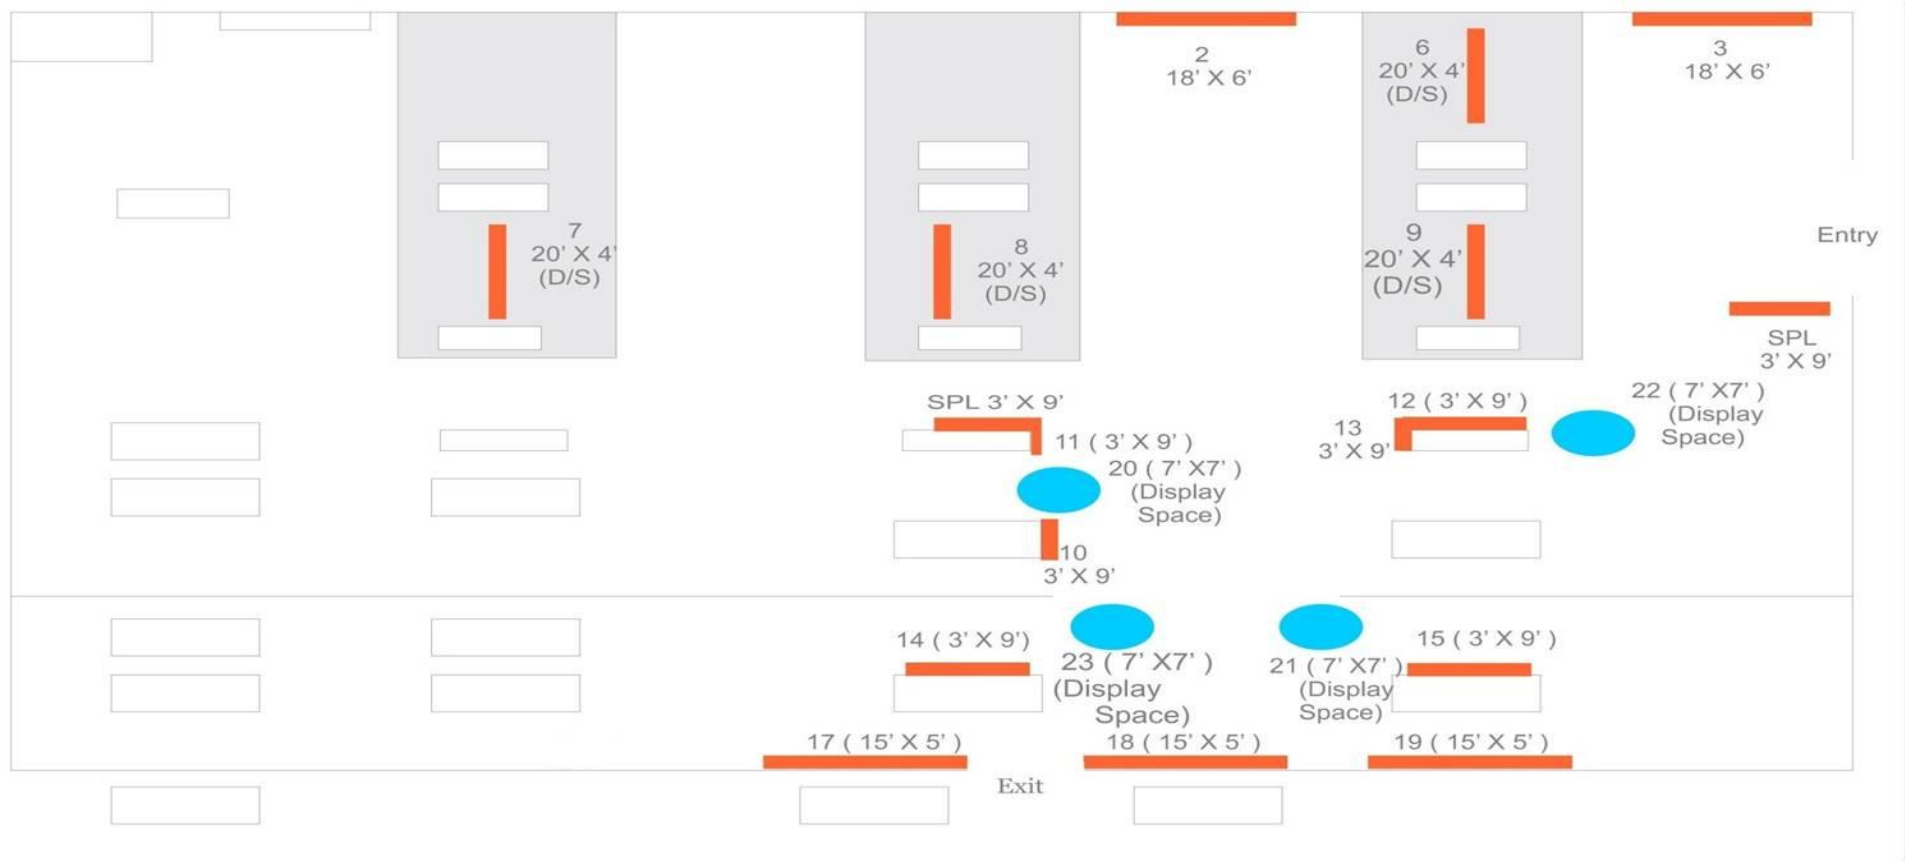

Ahmedabad Airport Domestic Arrivals