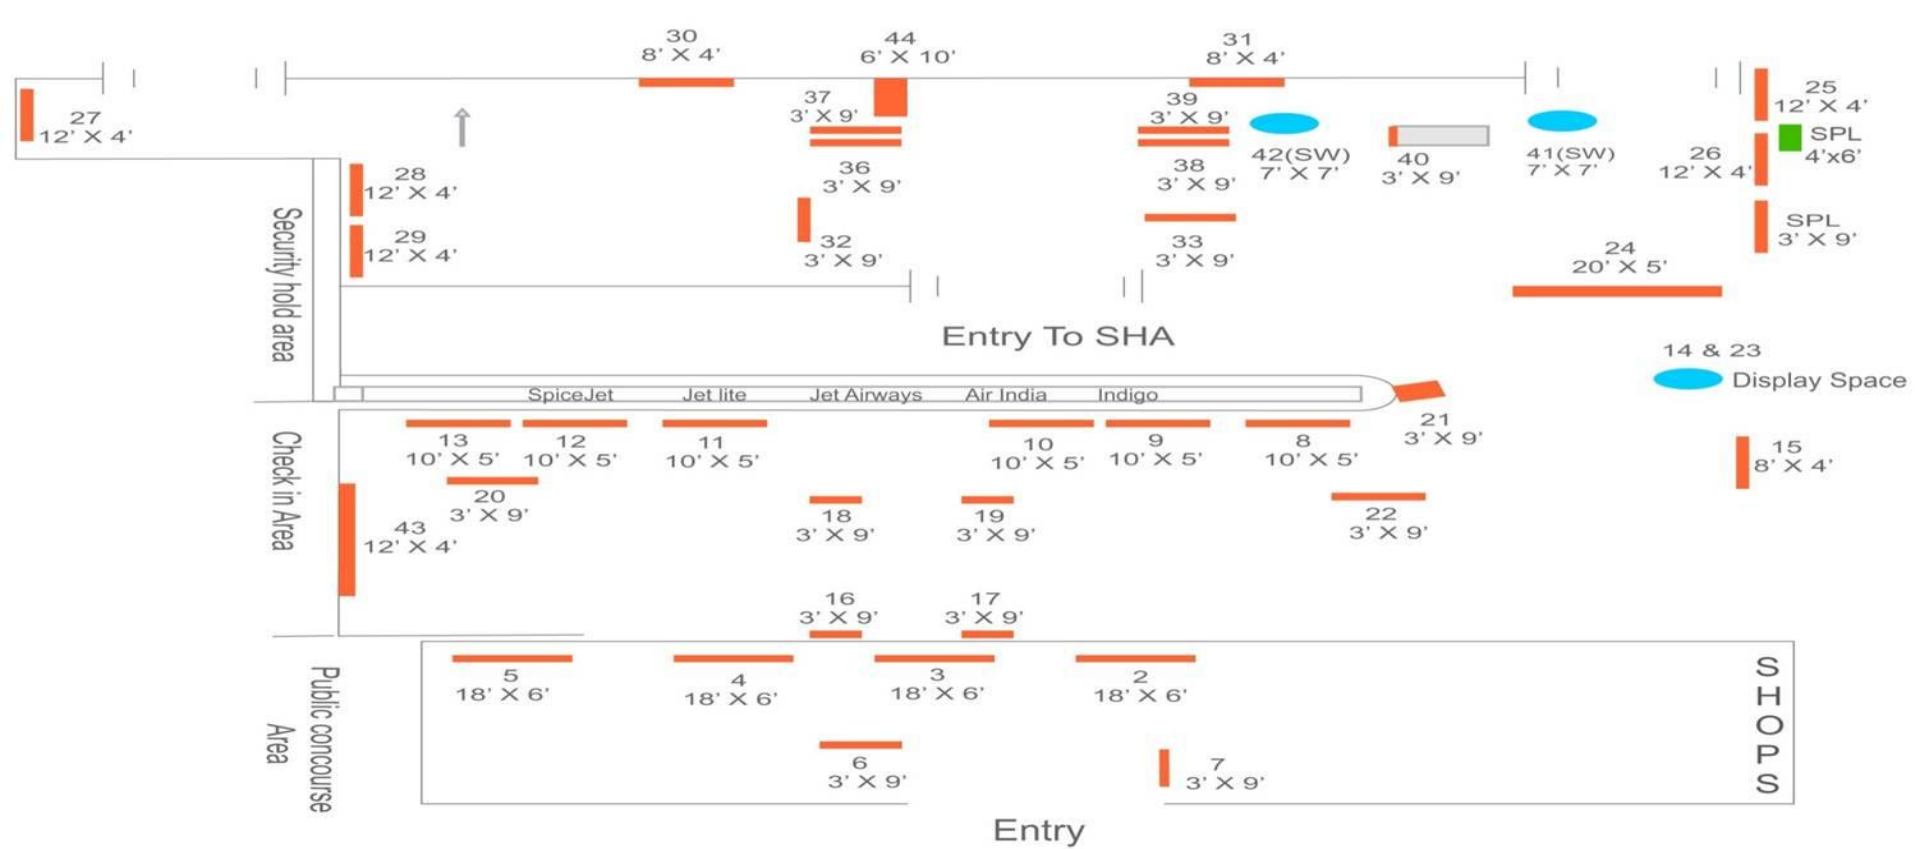

Passport To Affluent Decision Making Consumers

Proposed Sites at Ahmedabad Airport

Ahmedabad Airport Domestic Departures

Ahmedabad Airport Domestic Arrivals

Ahmedabad Airport Outdoor Terminal

General Terms and Conditions:

- Sites are offered on first cum first serve basis.
- The above rates have been quoted for a **minimum contractual period of One Month.**
- Payments to be made **in Advance.**
- Display material to be provided by the advertiser.
- “The displays are generally subject to concurrence of Principal authorities. In the event of Principal Authorities directing to withdraw the displays for any reasons whatsoever the advertiser will be charged only at proportionate rate for the period of actual display i.e. from the day of installation to the day of withdrawal.”