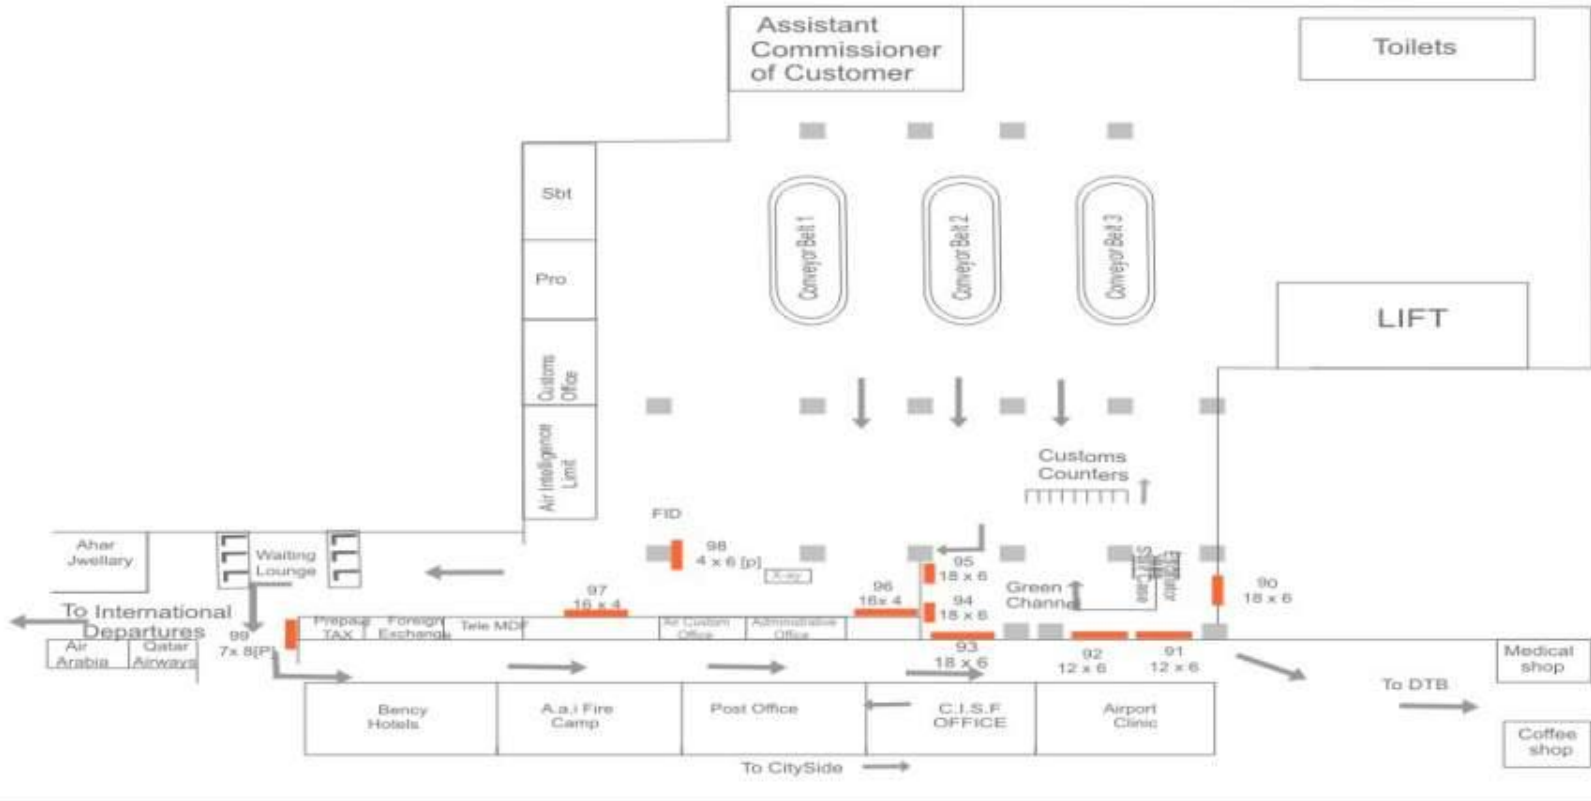

Passport To Affluent Decision Making Consumers

Proposed Sites at Calicut Airport

Calicut Airport Domestic Departures & Arrivals

Calicut Airport International Departures Check In Area

Calicut Airport International Departures Pre – Security Hold Area

Calicut Airport International Departures Security Hold Area

Calicut Airport International Arrivals First Floor

Calicut Airport International Arrivals Ground Floor

Calicut Airport Outdoor Terminal

General Terms and Conditions:

- Sites are offered on first cum first serve basis.
- The above rates have been quoted for a **minimum contractual period of One Month.**
- Payments to be made **in Advance.**
- Display material to be provided by the advertiser.
- “The displays are generally subject to concurrence of Principal authorities. In the event of Principal Authorities directing to withdraw the displays for any reasons whatsoever the advertiser will be charged only at proportionate rate for the period of actual display i.e. from the day of installation to the day of withdrawal.”