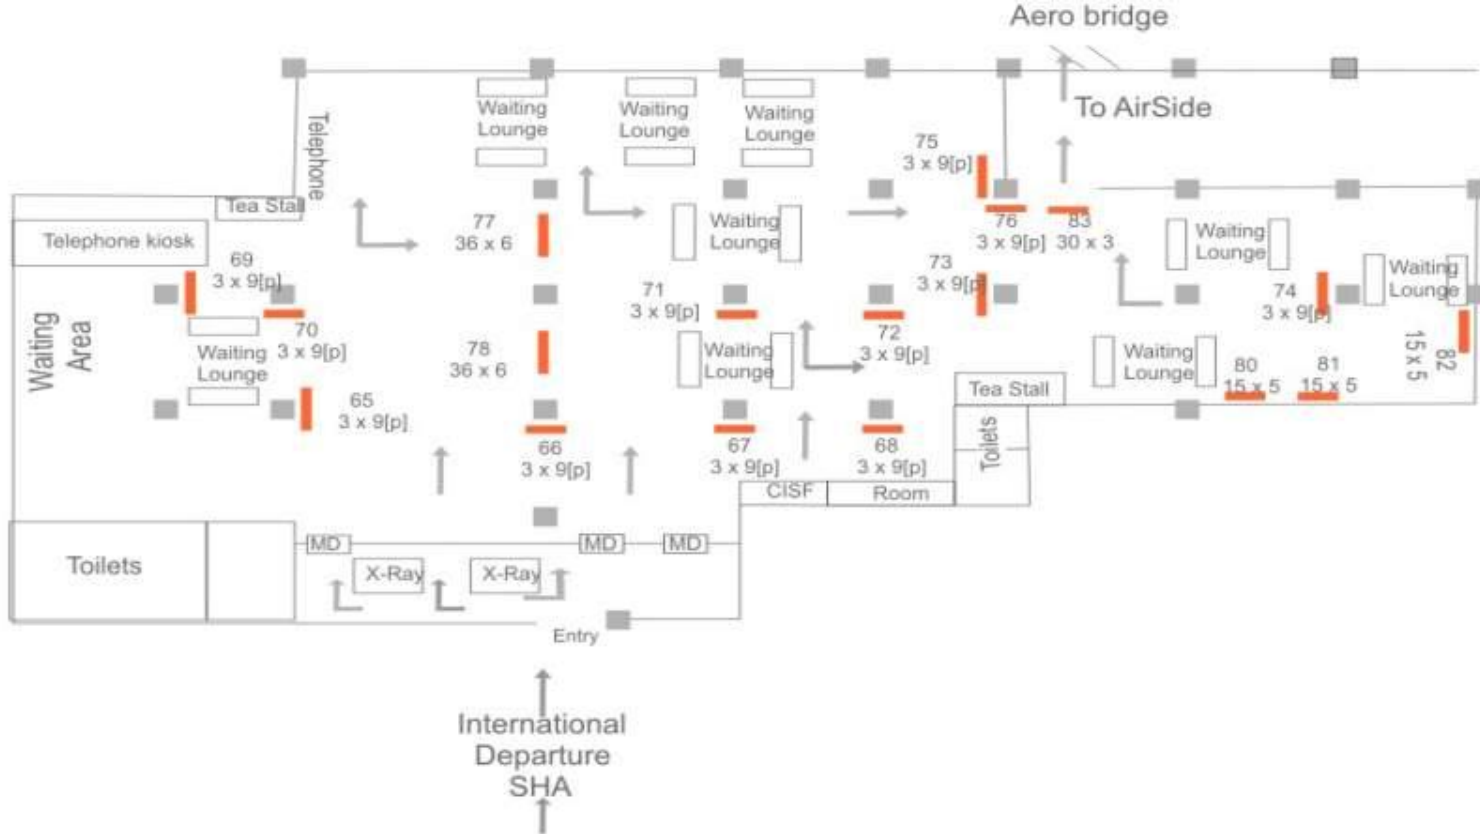

Passport To Affluent Decision Making Consumers

Proposed Sites at Calicut Airport

Calicut Airport Domestic Departures & Arrivals

Calicut Airport International Departures Check In Area

Calicut Airport International Departures Pre – Security Hold Area

Calicut Airport International Departures Security Hold Area

Calicut Airport International Arrivals First Floor

Calicut Airport International Arrivals Ground Floor

Calicut Airport Outdoor Terminal

General Terms and Conditions:

- Sites are offered on first cum first serve basis.
- The above rates have been quoted for a **minimum contractual period of One Month.**
- Payments to be made **in Advance.**
- Display material to be provided by the advertiser.
- “The displays are generally subject to concurrence of Principal authorities. In the event of Principal Authorities directing to withdraw the displays for any reasons whatsoever the advertiser will be charged only at proportionate rate for the period of actual display i.e. from the day of installation to the day of withdrawal.”