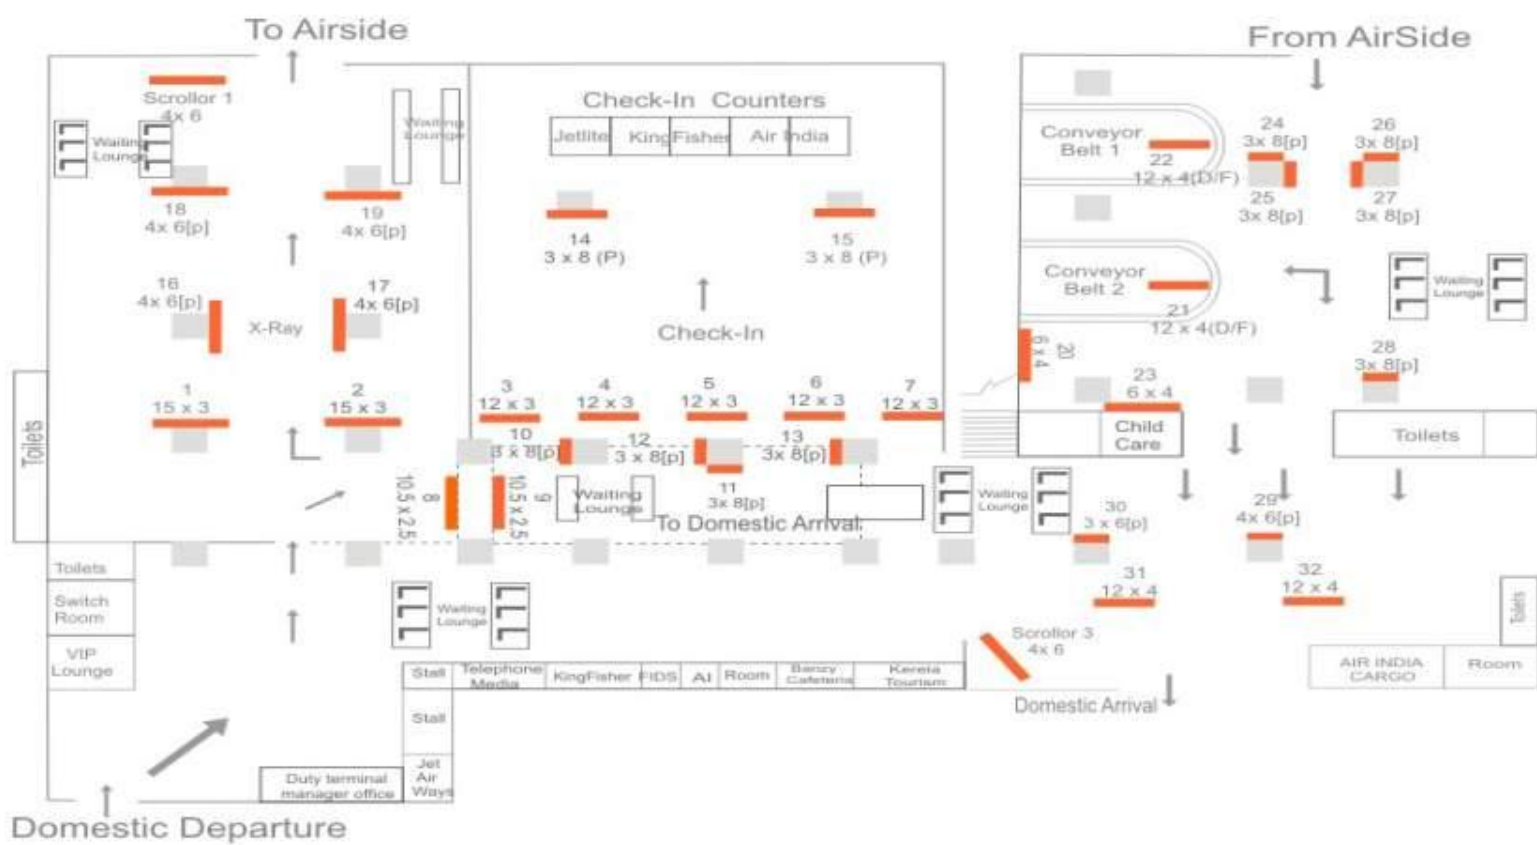

Passport To Affluent Decision Making Consumers

Proposed Sites at Calicut Airport

Calicut Airport Domestic Departures & Arrivals

Calicut Airport International Departures Check In Area

Calicut Airport International Departures Pre – Security Hold Area

Calicut Airport International Departures Security Hold Area

Calicut Airport International Arrivals First Floor

Calicut Airport International Arrivals Ground Floor

Calicut Airport Outdoor Terminal

General Terms and Conditions: