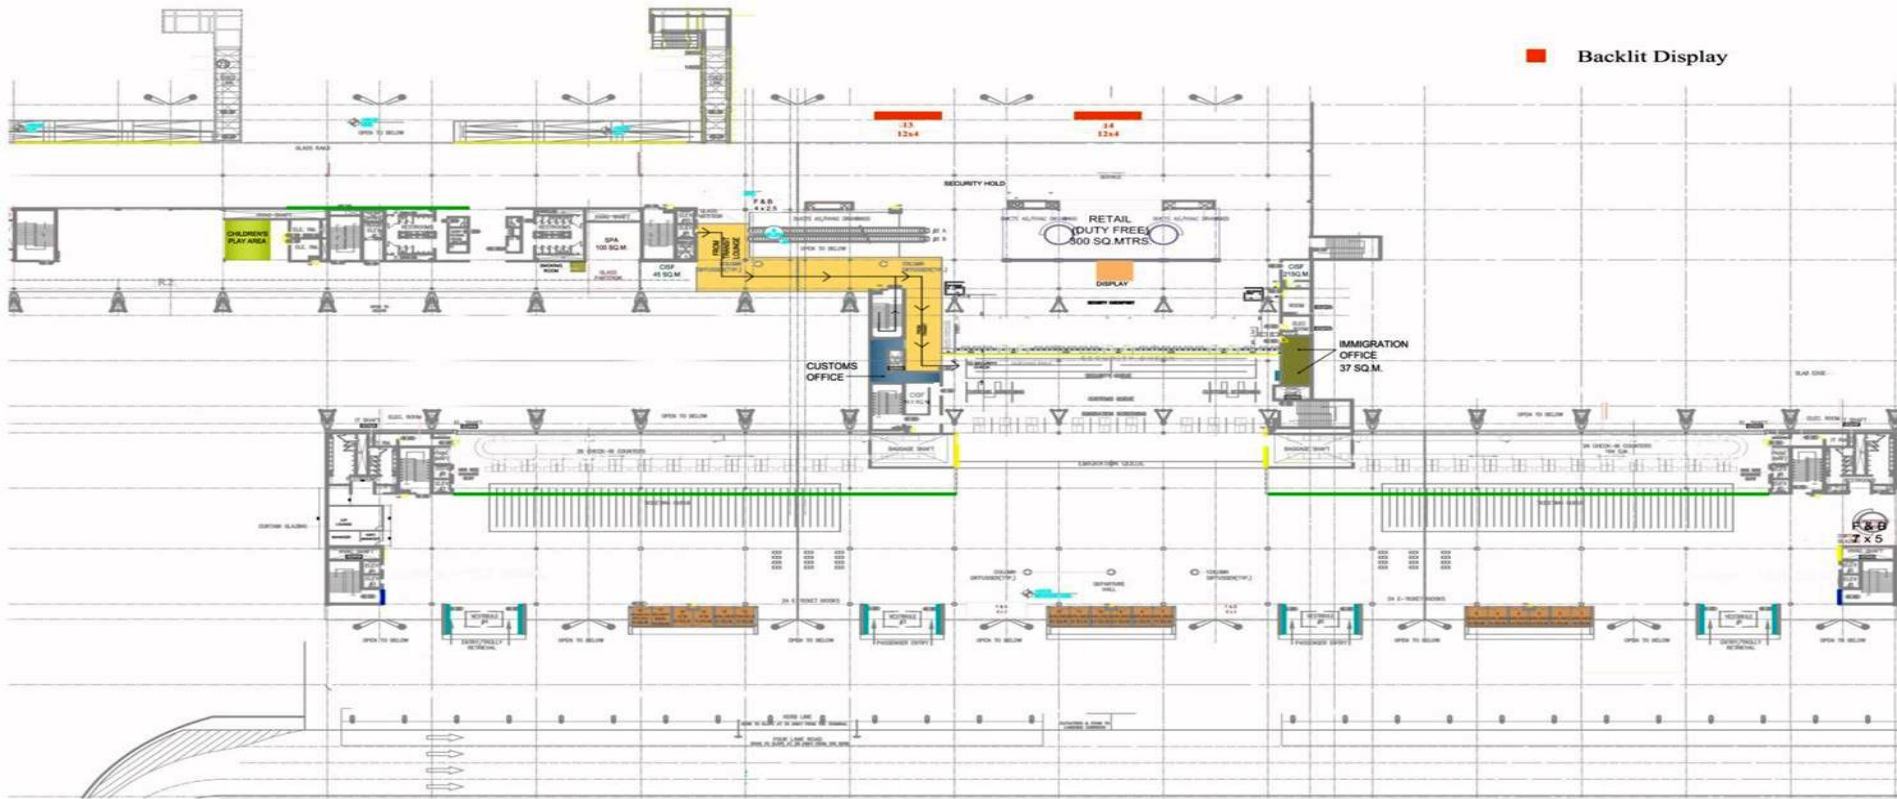

Chennai Airport International Departures

Chennai Airport Outdoor Terminal

General Terms and Conditions:

- Sites are offered on first cum first serve basis.
- The above rates have been quoted for a **minimum contractual period of One Month.**
- Payments to be made **in Advance.**
- Display material to be provided by the advertiser.
- “The displays are generally subject to concurrence of Principal authorities. In the event of Principal Authorities directing to withdraw the displays for any reasons whatsoever the advertiser will be charged only at proportionate rate for the period of actual display i.e. from the day of installation to the day of withdrawal.”