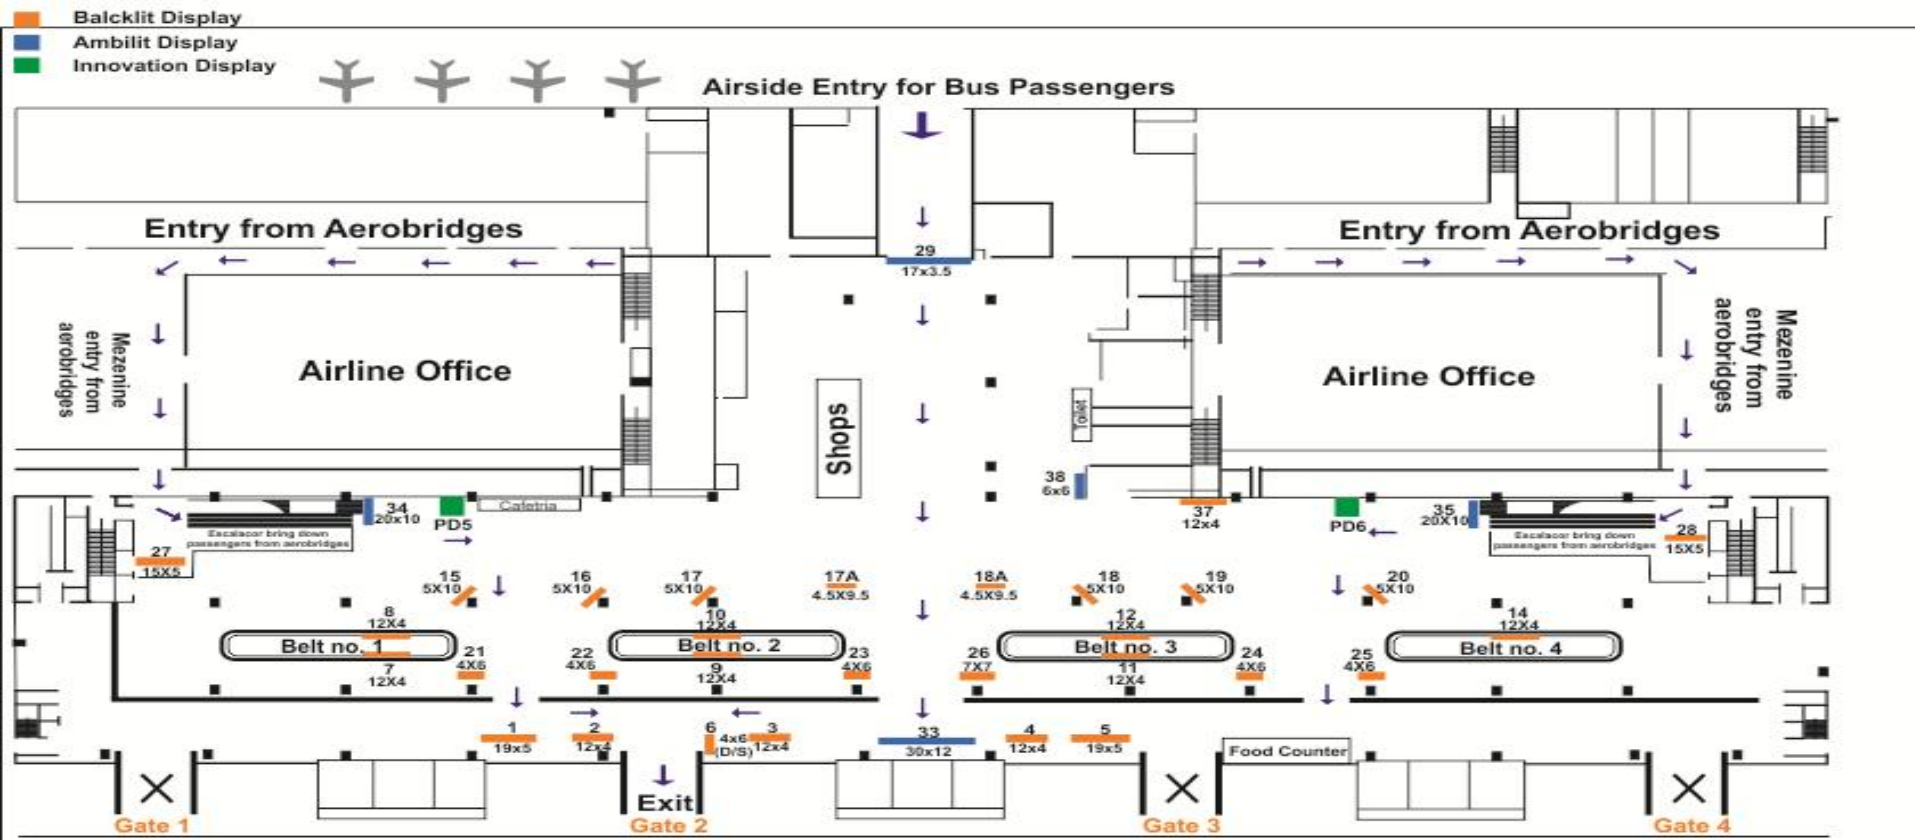

Passport To Affluent Decision Making Consumers

Proposed Sites at Chennai Airport

- Balcklit Display
- Ambilit Display
- Innovation Display

Chennai Airport Domestic Departures

Chennai Airport Domestic Arrivals

Chennai Airport International Departures

Chennai Airport Outdoor Terminal

General Terms and Conditions:

- Sites are offered on first cum first serve basis.
- The above rates have been quoted for a **minimum contractual period of One Month.**
- Payments to be made **in Advance.**
- Display material to be provided by the advertiser.
- “The displays are generally subject to concurrence of Principal authorities. In the event of Principal Authorities directing to withdraw the displays for any reasons whatsoever the advertiser will be charged only at proportionate rate for the period of actual display i.e. from the day of installation to the day of withdrawal.”