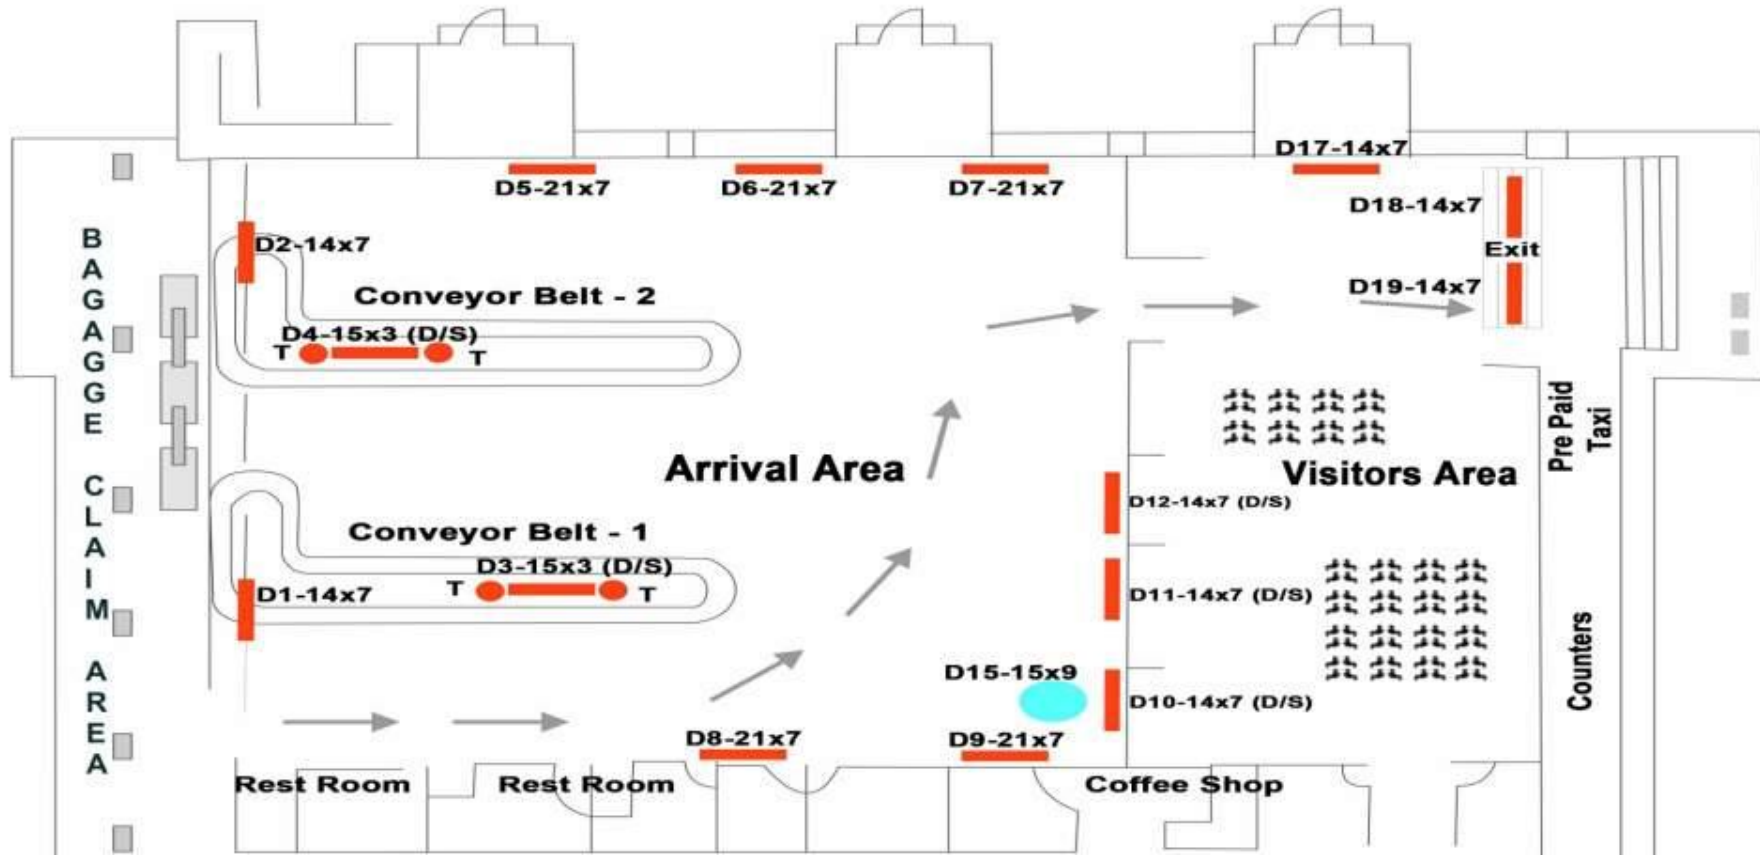

Passport To Affluent Decision Making Consumers

Proposed Sites at Cochin Airport

Cochin Airport Domestic Departures Check In Area

Cochin Airport Domestic Departures Security Hold Area

Air Side

Cochin Airport Domestic Arrivals

Ground Floor

Cochin Airport International Departures Check In Area

Cochin Airport International Departures Security Hold Area

Cochin Airport International Arrivals

WEST
BLOCK

Cochin Airport International Arrivals

Air Side

Cochin Airport Outdoor Terminal

Cochin Airport Outdoor Terminal

General Terms and Conditions:

- Sites are offered on first cum first serve basis.
- The above rates have been quoted for a **minimum contractual period of One Month.**
- Payments to be made **in Advance.**
- Display material to be provided by the advertiser.
- “The displays are generally subject to concurrence of Principal authorities. In the event of Principal Authorities directing to withdraw the displays for any reasons whatsoever the advertiser will be charged only at proportionate rate for the period of actual display i.e. from the day of installation to the day of withdrawal.”