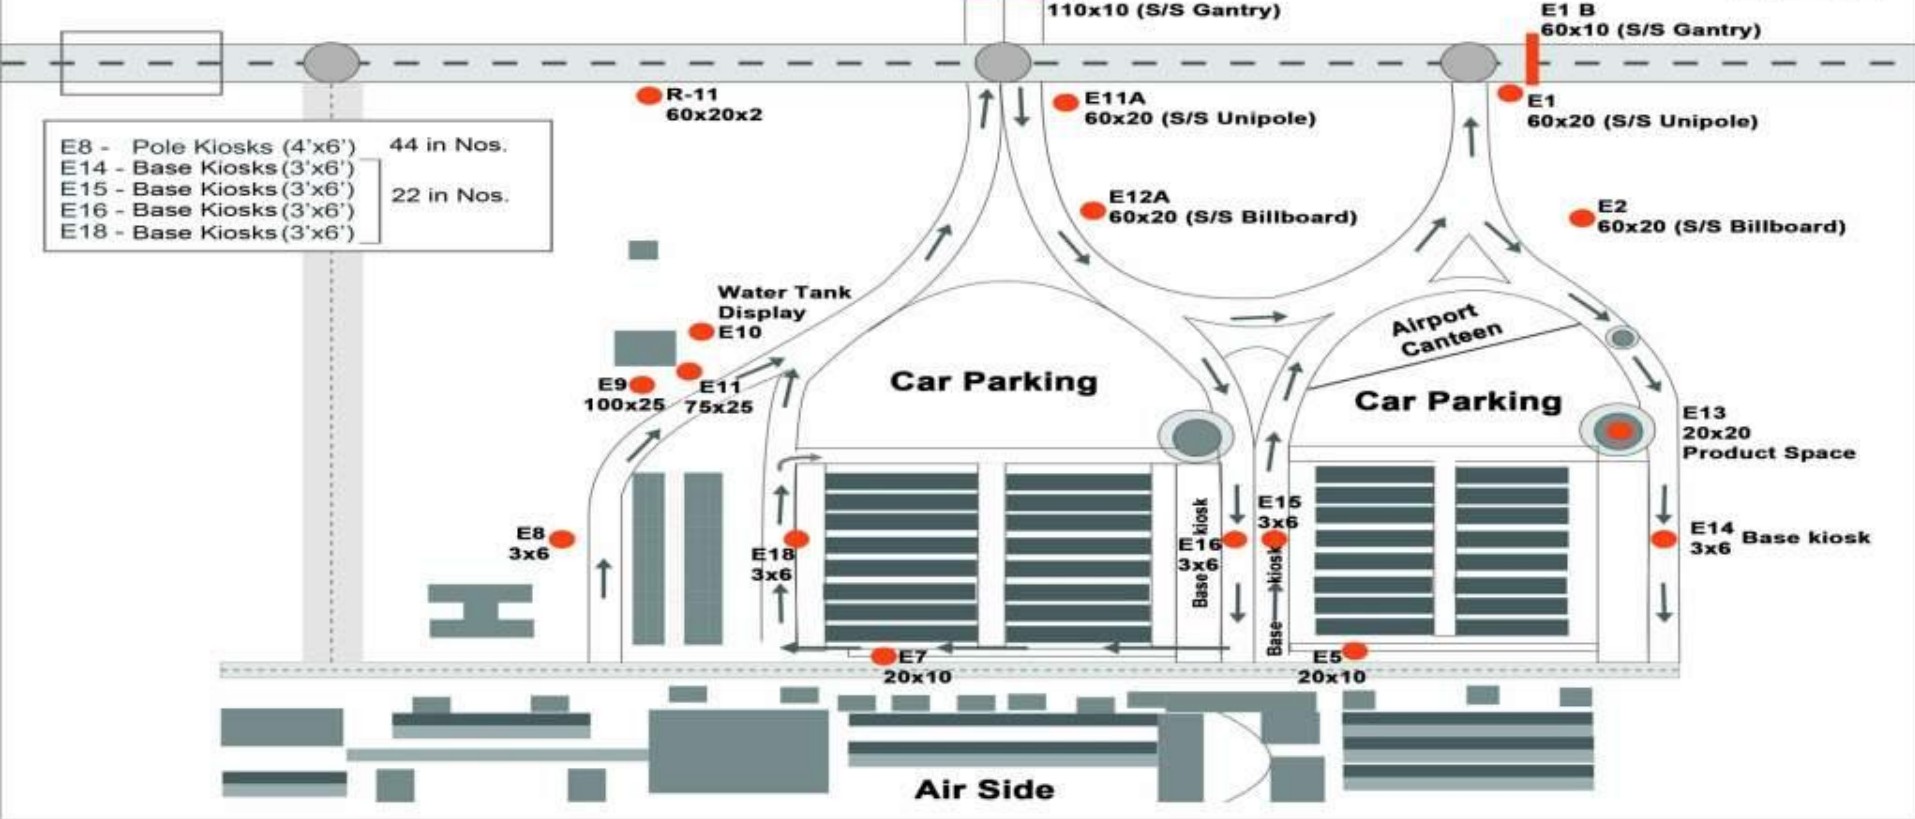

Ground Floor

Cochin Airport International Departures Check In Area

Cochin Airport International Departures Security Hold Area

Cochin Airport International Arrivals

WEST
BLOCK

Cochin Airport International Arrivals

Air Side

Cochin Airport Outdoor Terminal

Cochin Airport Outdoor Terminal

General Terms and Conditions:

- Sites are offered on first cum first serve basis.
- The above rates have been quoted for a **minimum contractual period of One Month.**
- Payments to be made **in Advance.**
- Display material to be provided by the advertiser.
- “The displays are generally subject to concurrence of Principal authorities. In the event of Principal Authorities directing to withdraw the displays for any reasons whatsoever the advertiser will be charged only at proportionate rate for the period of actual display i.e. from the day of installation to the day of withdrawal.”