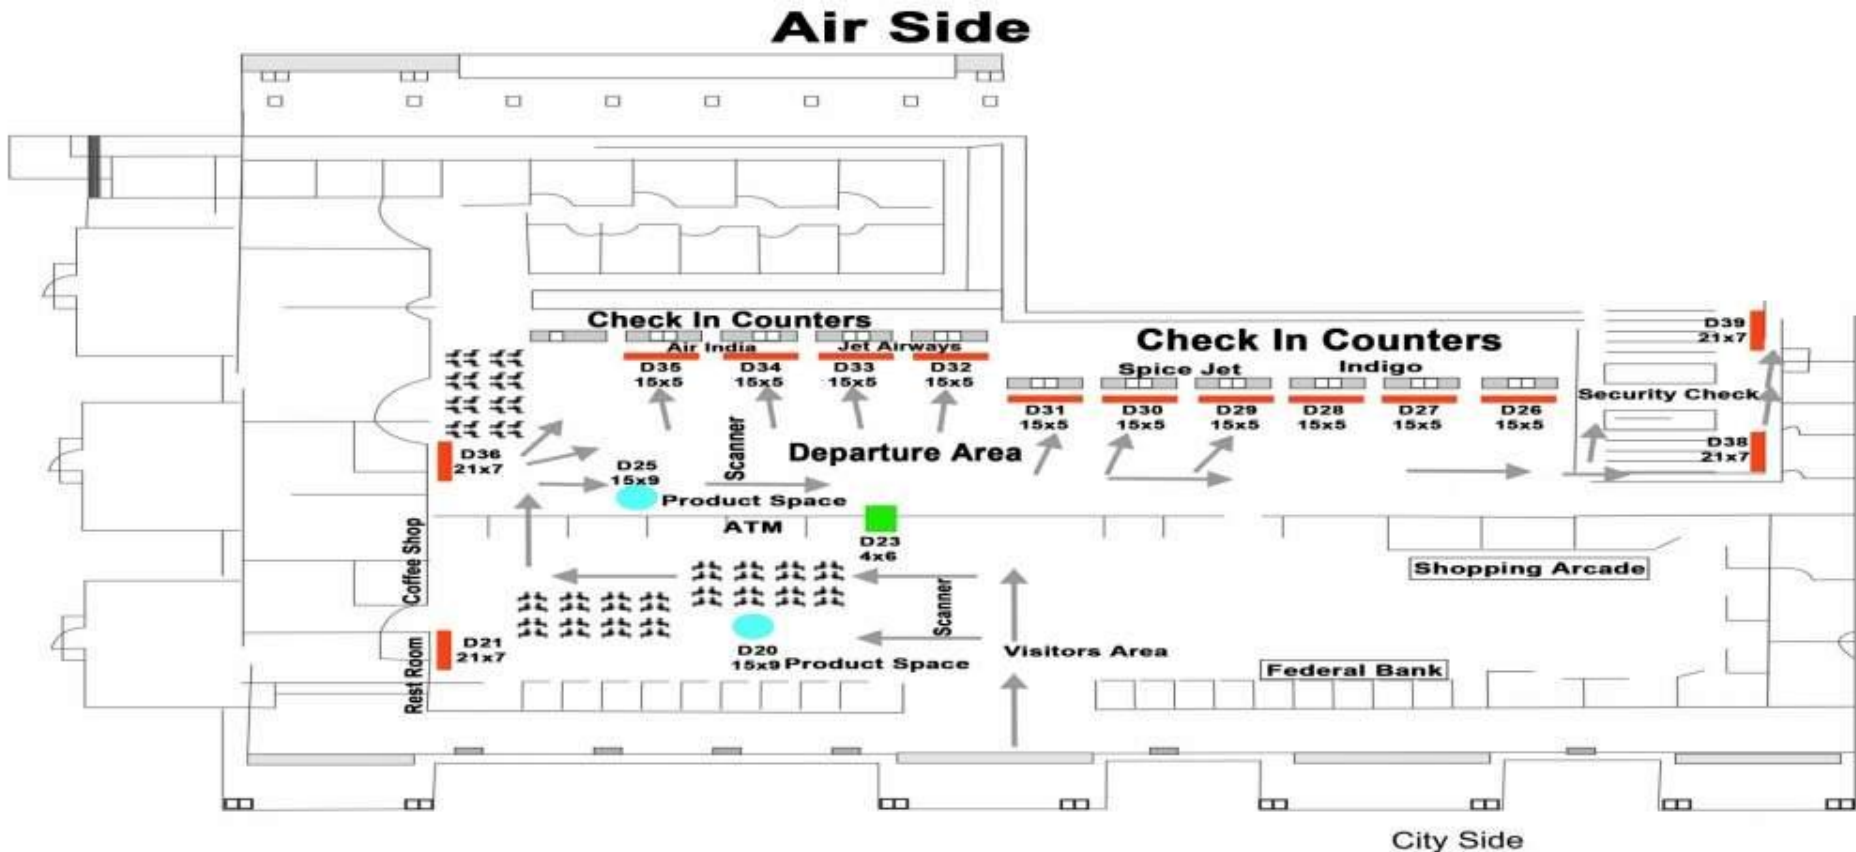

Passport To Affluent Decision Making Consumers

Proposed Sites at Cochin Airport

Cochin Airport Domestic Departures Check In Area

Cochin Airport Domestic Departures Security Hold Area

Air Side

Cochin Airport Domestic Arrivals

Ground Floor

Cochin Airport International Departures Check In Area

Cochin Airport International Departures Security Hold Area

Cochin Airport International Arrivals

WEST
BLOCK

Cochin Airport International Arrivals

Air Side

Cochin Airport Outdoor Terminal

Cochin Airport Outdoor Terminal

General Terms and Conditions:

- Sites are offered on first cum first serve basis.
- The above rates have been quoted for a **minimum contractual period of One Month.**
- Payments to be made **in Advance.**
- Display material to be provided by the advertiser.
- “The displays are generally subject to concurrence of Principal authorities. In the event of Principal Authorities directing to withdraw the displays for any reasons whatsoever the advertiser will be charged only at proportionate rate for the period of actual display i.e. from the day of installation to the day of withdrawal.”