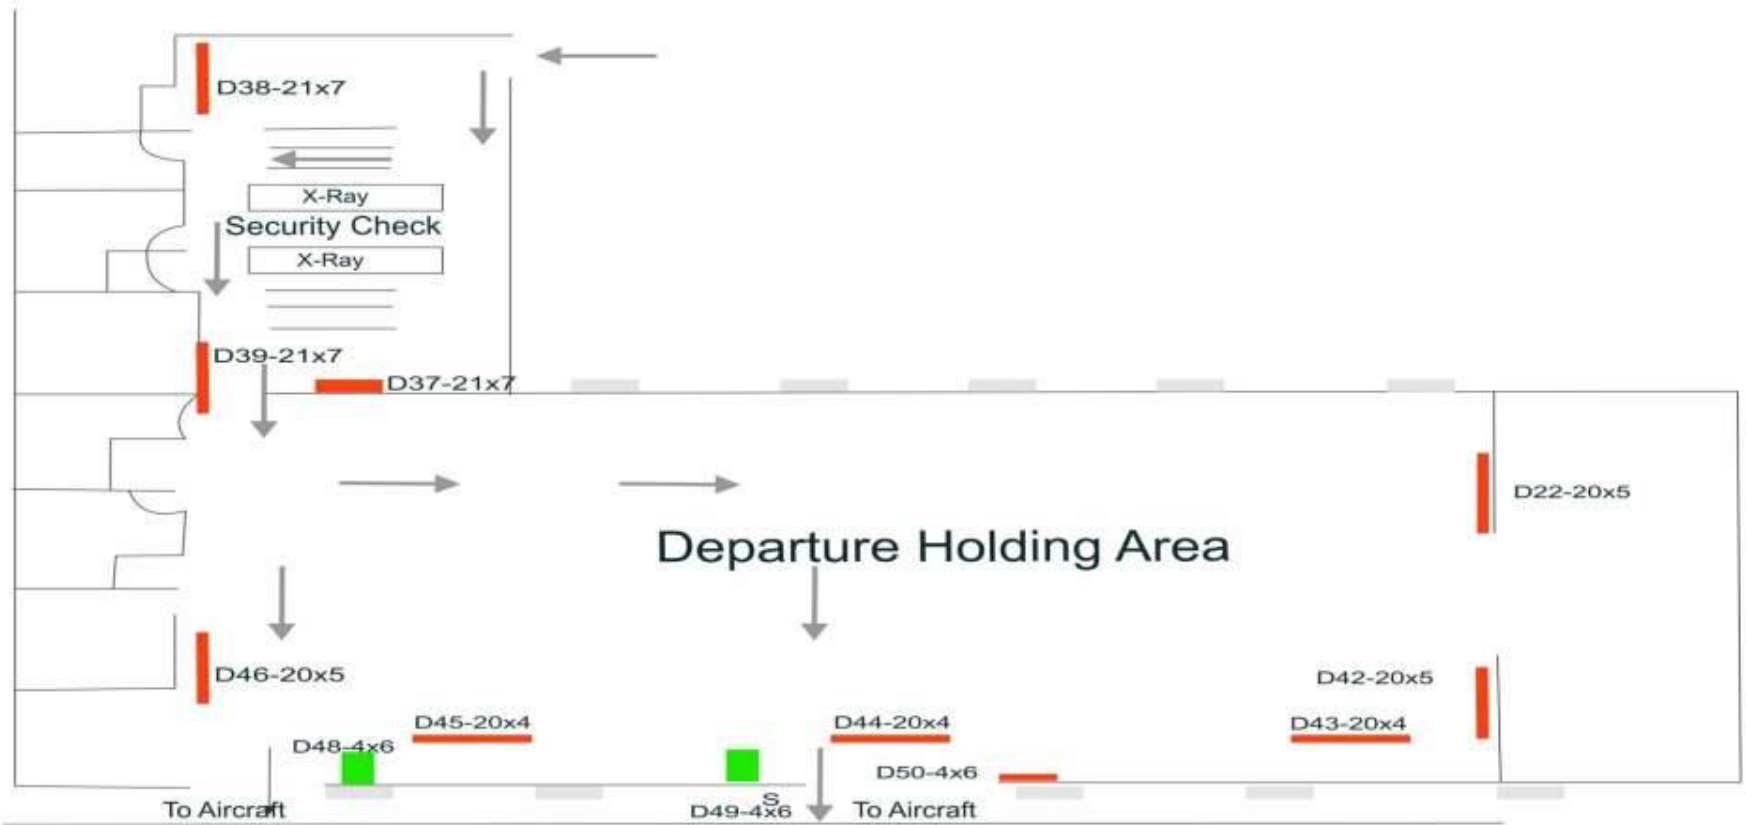

Passport To Affluent Decision Making Consumers

Proposed Sites at Cochin Airport

Cochin Airport Domestic Departures Check In Area

Cochin Airport Domestic Departures Security Hold Area

Air Side

Cochin Airport Domestic Arrivals

Ground Floor

Cochin Airport International Departures Check In Area

Cochin Airport International Departures Security Hold Area

Cochin Airport International Arrivals

WEST
BLOCK

Cochin Airport International Arrivals

Air Side

Cochin Airport Outdoor Terminal

Cochin Airport Outdoor Terminal

General Terms and Conditions:

- Sites are offered on first cum first serve basis.
- The above rates have been quoted for a **minimum contractual period of One Month.**
- Payments to be made **in Advance.**
- Display material to be provided by the advertiser.
- “The displays are generally subject to concurrence of Principal authorities. In the event of Principal Authorities directing to withdraw the displays for any reasons whatsoever the advertiser will be charged only at proportionate rate for the period of actual display i.e. from the day of installation to the day of withdrawal.”