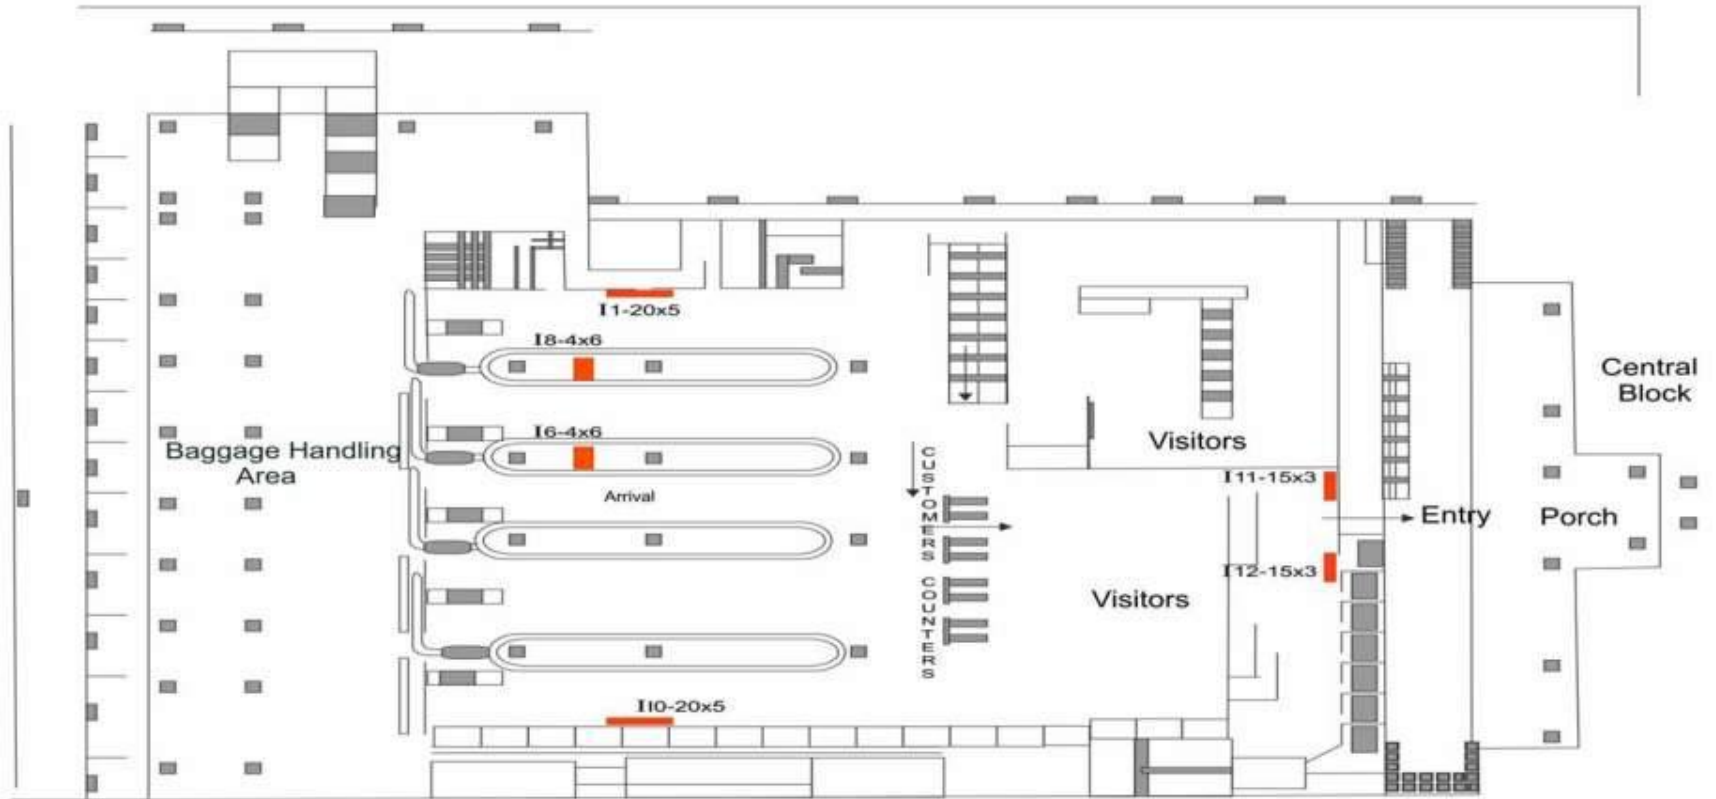

Ground Floor

Cochin Airport International Departures Check In Area

Cochin Airport International Departures Security Hold Area

Cochin Airport International Arrivals

WEST
BLOCK

Cochin Airport International Arrivals

Air Side

Cochin Airport Outdoor Terminal

Cochin Airport Outdoor Terminal

General Terms and Conditions:

- Sites are offered on first cum first serve basis.
- The above rates have been quoted for a **minimum contractual period of One Month.**
- Payments to be made **in Advance.**
- Display material to be provided by the advertiser.
- “The displays are generally subject to concurrence of Principal authorities. In the event of Principal Authorities directing to withdraw the displays for any reasons whatsoever the advertiser will be charged only at proportionate rate for the period of actual display i.e. from the day of installation to the day of withdrawal.”