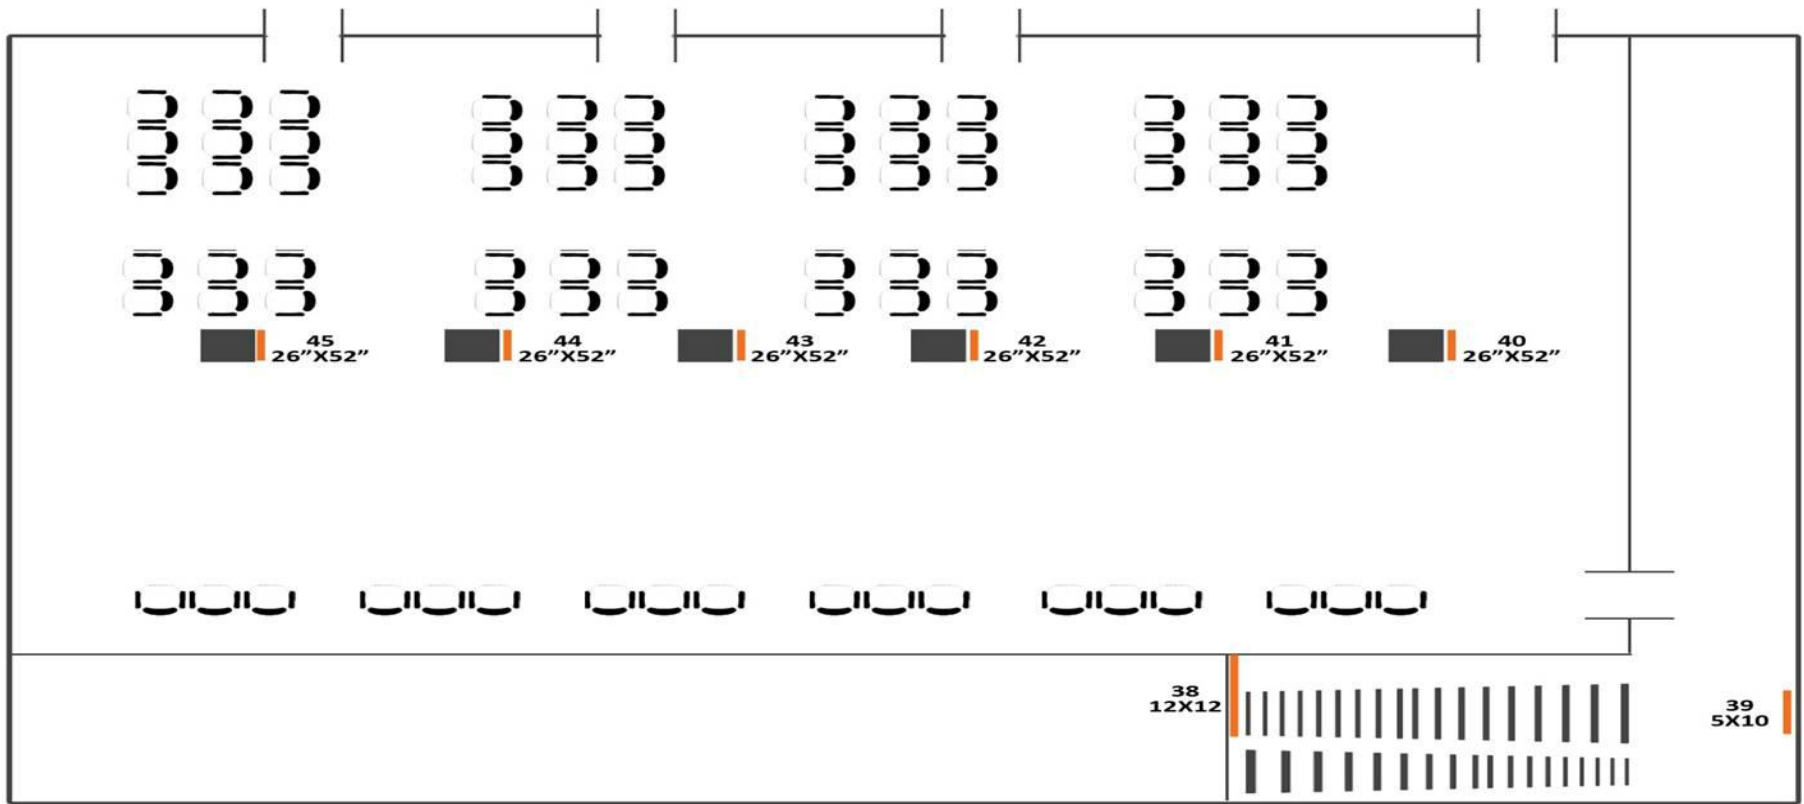

# Kolkata Airport Domestic Departures Security Hold Area