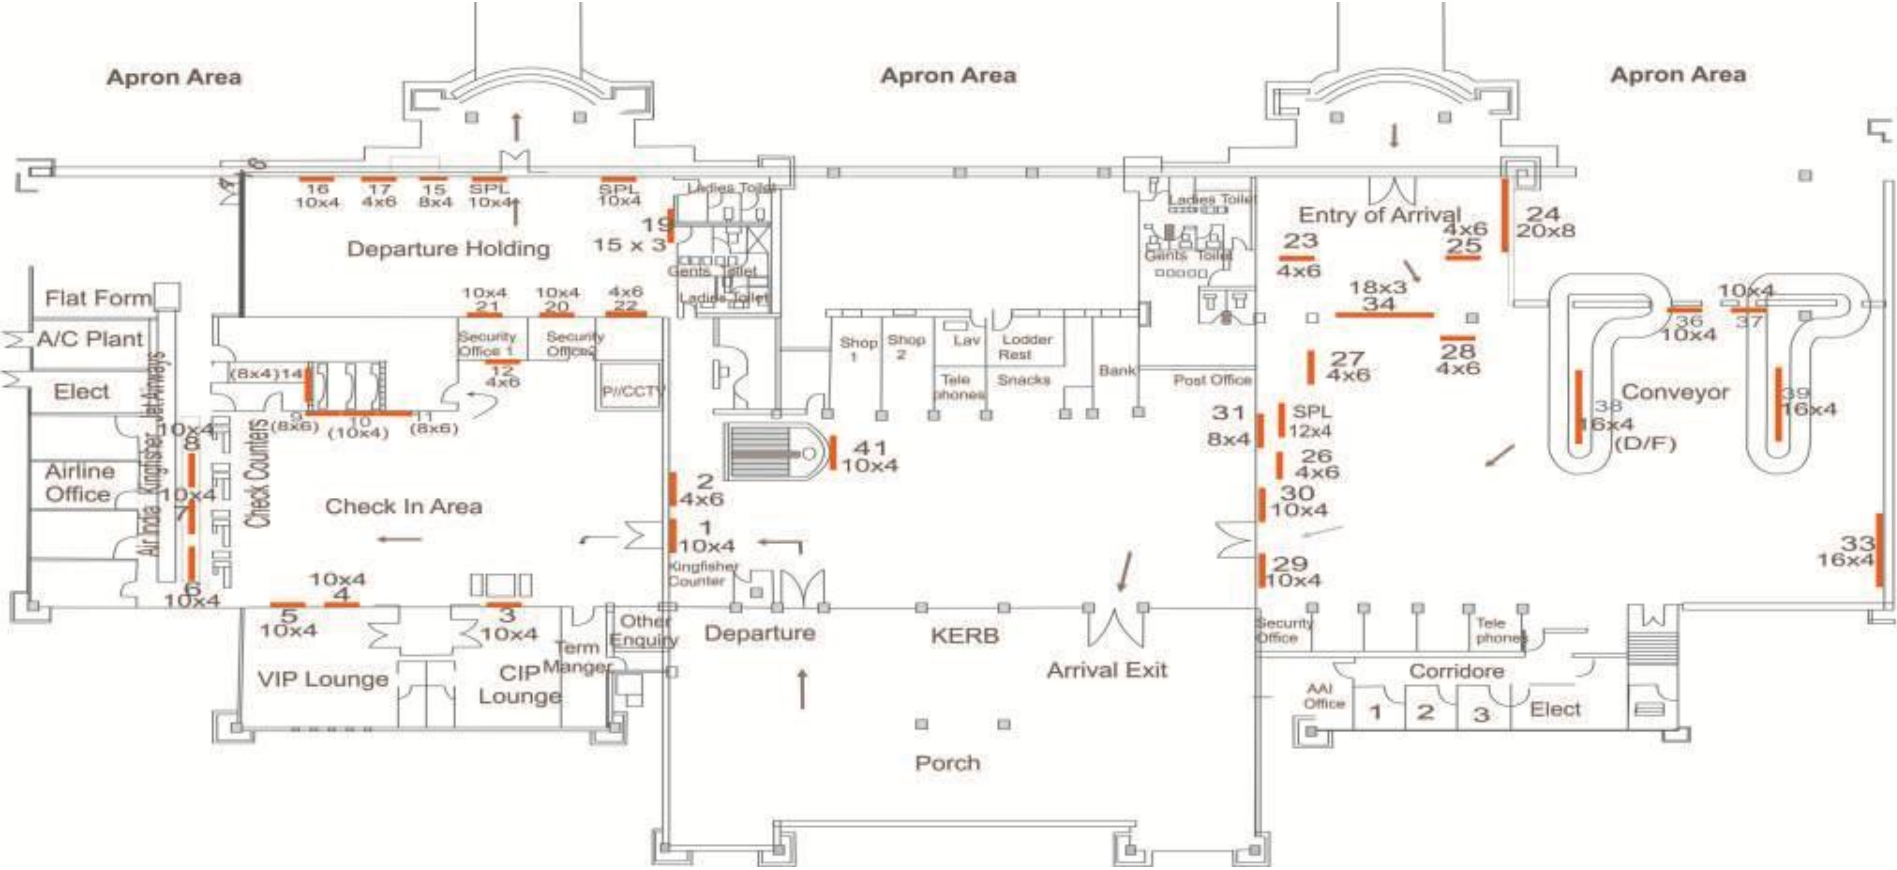

Passport To Affluent Decision Making Consumers

Proposed Sites at Tirupati Airport

Tirupati Airport Domestic Departures & Arrivals

General Terms and Conditions:

- Sites are offered on first cum first serve basis.
- The above rates have been quoted for a **minimum contractual period of One Month.**
- Payments to be made **in Advance.**
- Display material to be provided by the advertiser.
- “The displays are generally subject to concurrence of Principal authorities. In the event of Principal Authorities directing to withdraw the displays for any reasons whatsoever the advertiser will be charged only at proportionate rate for the period of actual display i.e. from the day of installation to the day of withdrawal.”