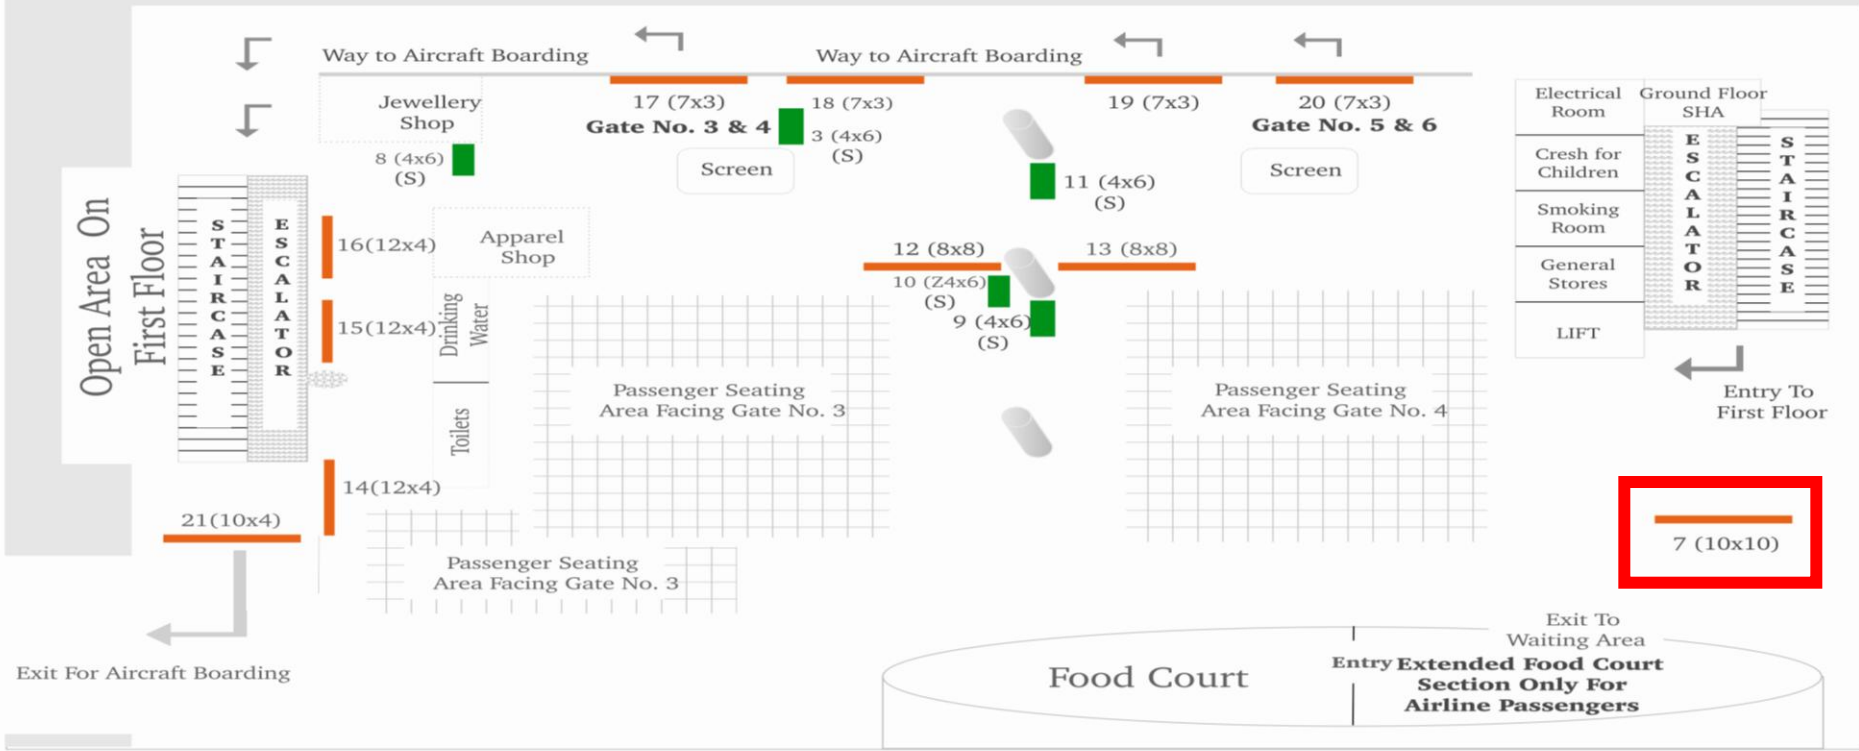

Proposed Sites at Pune Airport

Pune Airport Domestic & International Departures Check In Area

Pune Airport Domestic & International Departures Security Hold Area – Ground Floor

Pune Airport Domestic & International Departures Security Hold Area – First Floor

Pune Airport Domestic & International Arrivals Baggage Claim Area

General Terms and Conditions:

- Sites are offered on first cum first serve basis.
- The above rates have been quoted for a **minimum contractual period of One Month.**
- Payments to be made **in Advance.**
- Display material to be provided by the advertiser.
- “The displays are generally subject to concurrence of Principal authorities. In the event of Principal Authorities directing to withdraw the displays for any reasons whatsoever the advertiser will be charged only at proportionate rate for the period of actual display i.e. from the day of installation to the day of withdrawal.”