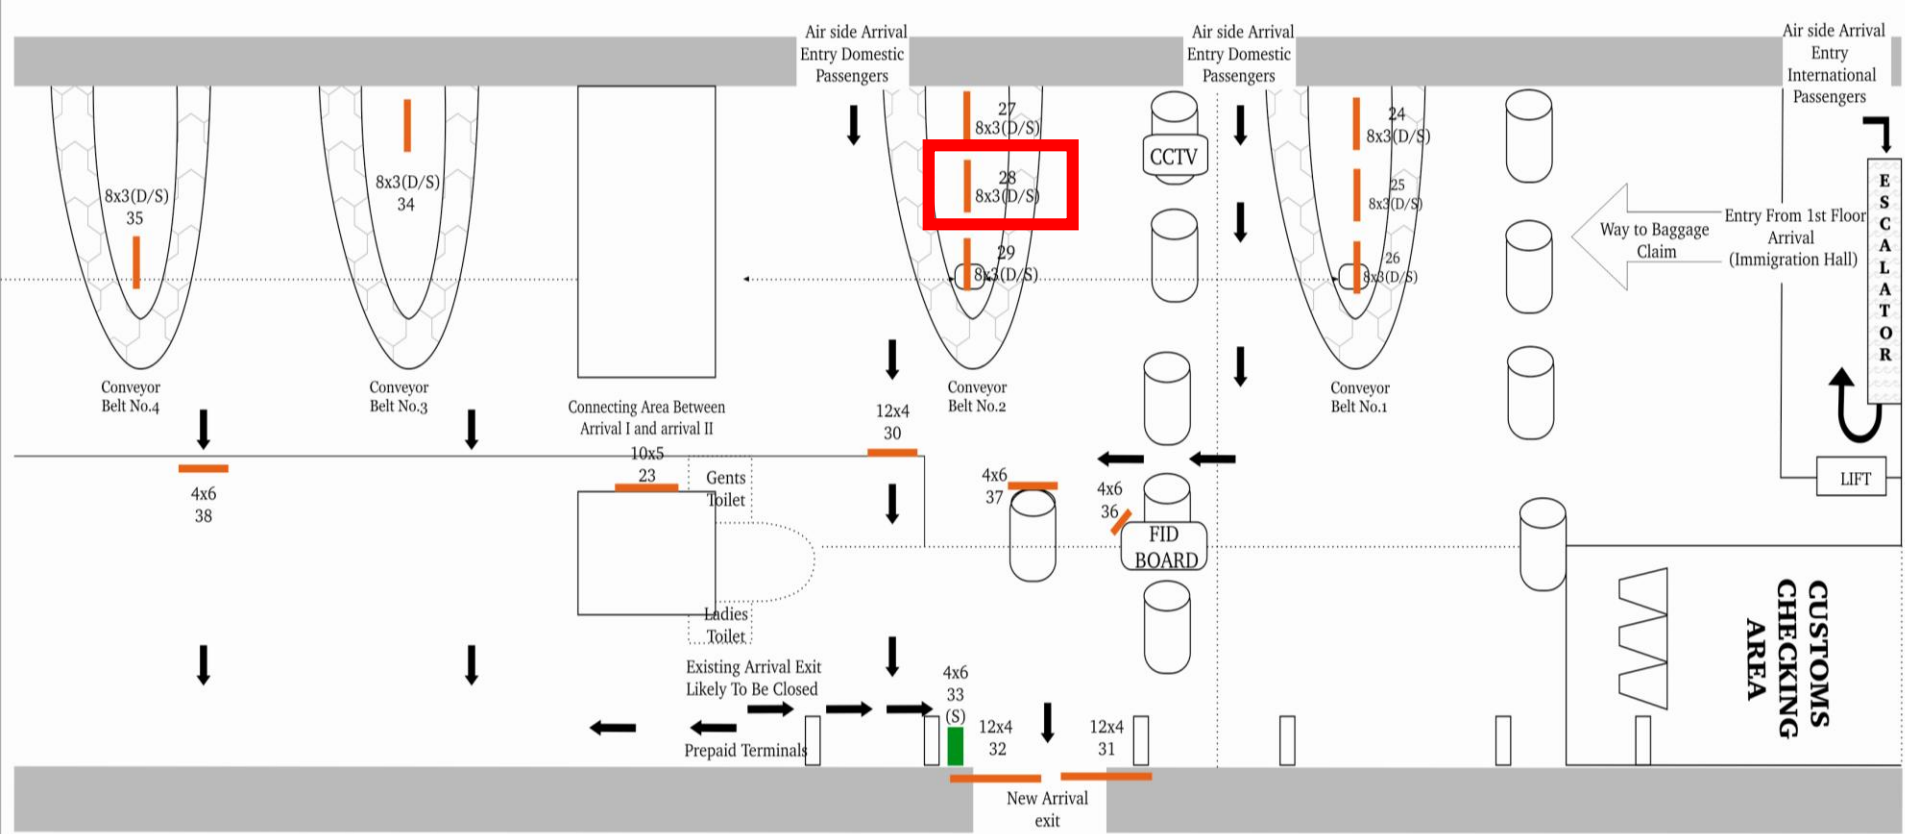

Proposed Sites at Pune Airport

Pune Airport Domestic & International Departures Check In Area

Pune Airport Domestic & International Departures Security Hold Area – Ground Floor

Pune Airport Domestic & International Departures Security Hold Area – First Floor

Pune Airport Domestic & International Arrivals Baggage Claim Area

General Terms and Conditions:

- Sites are offered on first cum first serve basis.
- The above rates have been quoted for a **minimum contractual period of One Month.**
- Payments to be made **in Advance.**
- Display material to be provided by the advertiser.
- “The displays are generally subject to concurrence of Principal authorities. In the event of Principal Authorities directing to withdraw the displays for any reasons whatsoever the advertiser will be charged only at proportionate rate for the period of actual display i.e. from the day of installation to the day of withdrawal.”