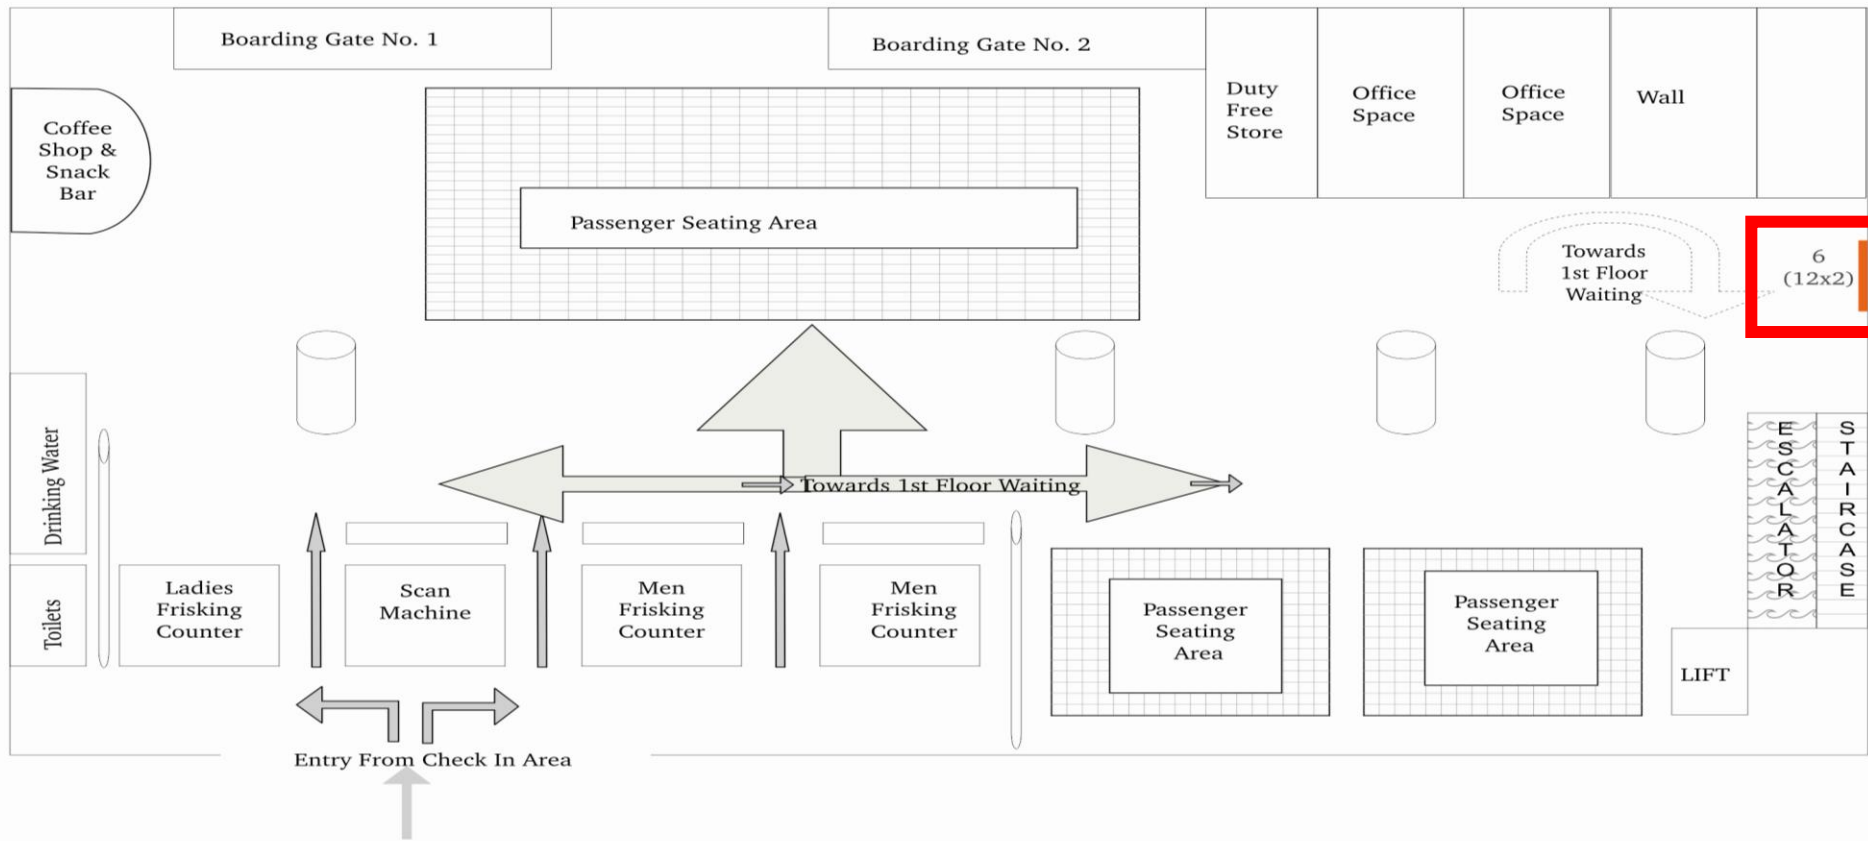

Proposed Sites at Pune Airport

Pune Airport Domestic & International Departures Check In Area

Pune Airport Domestic & International Departures Security Hold Area – Ground Floor

Pune Airport Domestic & International Departures Security Hold Area – First Floor

Pune Airport Domestic & International Arrivals Baggage Claim Area

General Terms and Conditions:

- Sites are offered on first cum first serve basis.
- The above rates have been quoted for a **minimum contractual period of One Month.**
- Payments to be made **in Advance.**
- Display material to be provided by the advertiser.
- “The displays are generally subject to concurrence of Principal authorities. In the event of Principal Authorities directing to withdraw the displays for any reasons whatsoever the advertiser will be charged only at proportionate rate for the period of actual display i.e. from the day of installation to the day of withdrawal.”