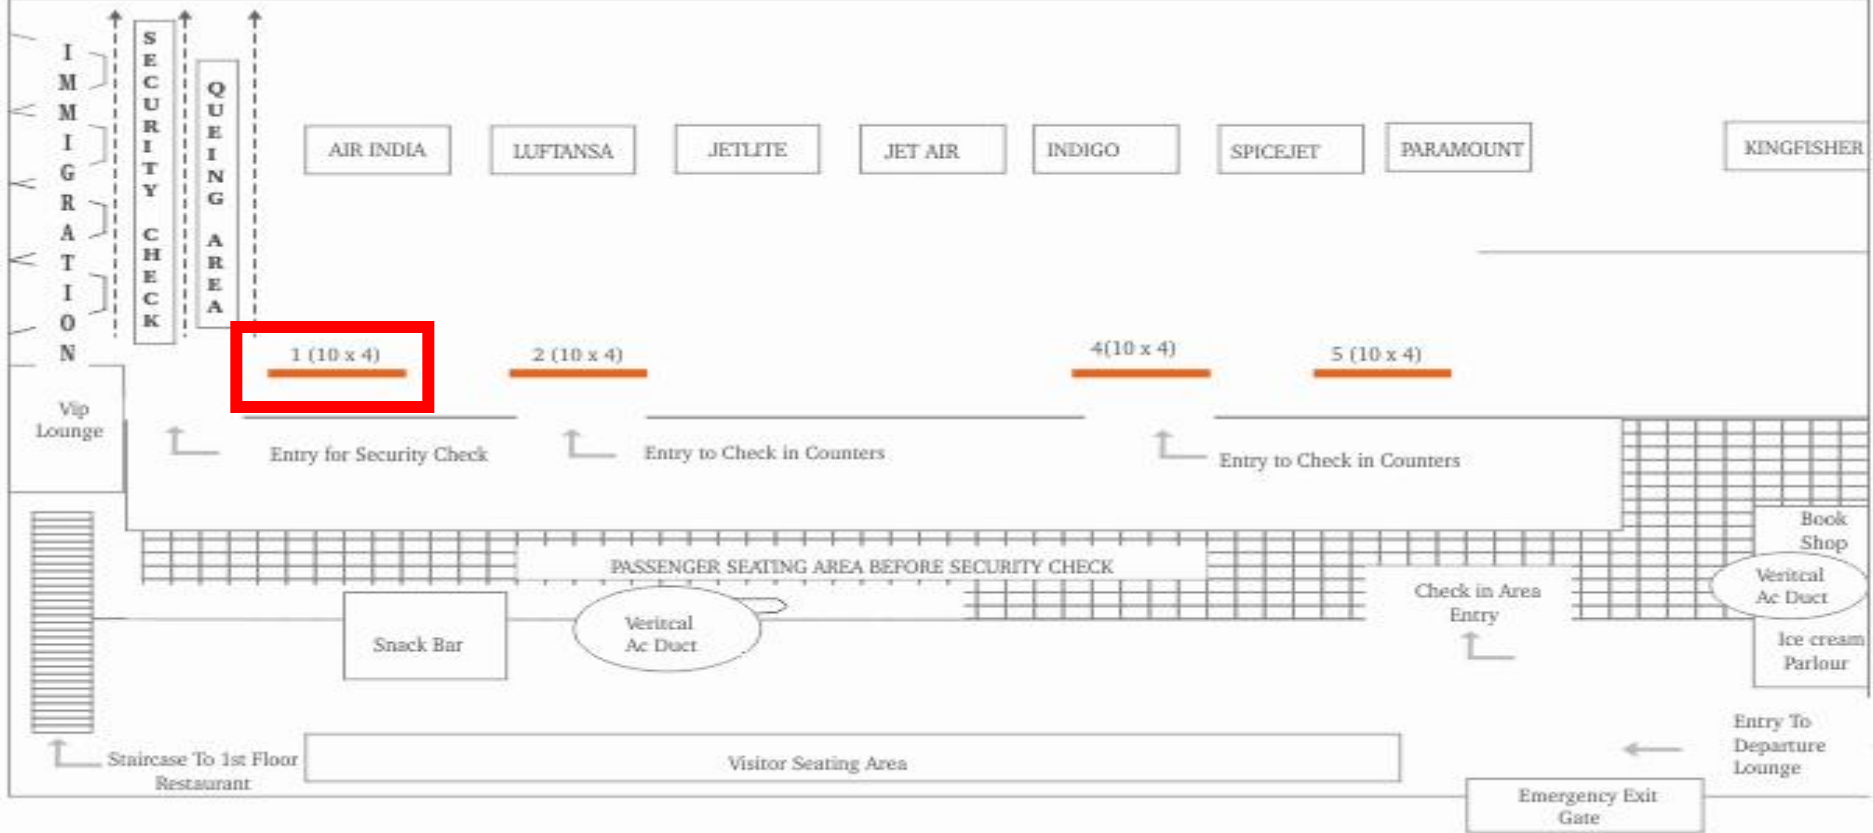

Proposed Sites at Pune Airport

Pune Airport Domestic & International Departures Check In Area

Pune Airport Domestic & International Departures Security Hold Area – Ground Floor

Pune Airport Domestic & International Departures Security Hold Area – First Floor

Pune Airport Domestic & International Arrivals Baggage Claim Area

General Terms and Conditions:

- Sites are offered on first cum first serve basis.
- The above rates have been quoted for a **minimum contractual period of One Month.**
- Payments to be made **in Advance.**
- Display material to be provided by the advertiser.
- “The displays are generally subject to concurrence of Principal authorities. In the event of Principal Authorities directing to withdraw the displays for any reasons whatsoever the advertiser will be charged only at proportionate rate for the period of actual display i.e. from the day of installation to the day of withdrawal.”